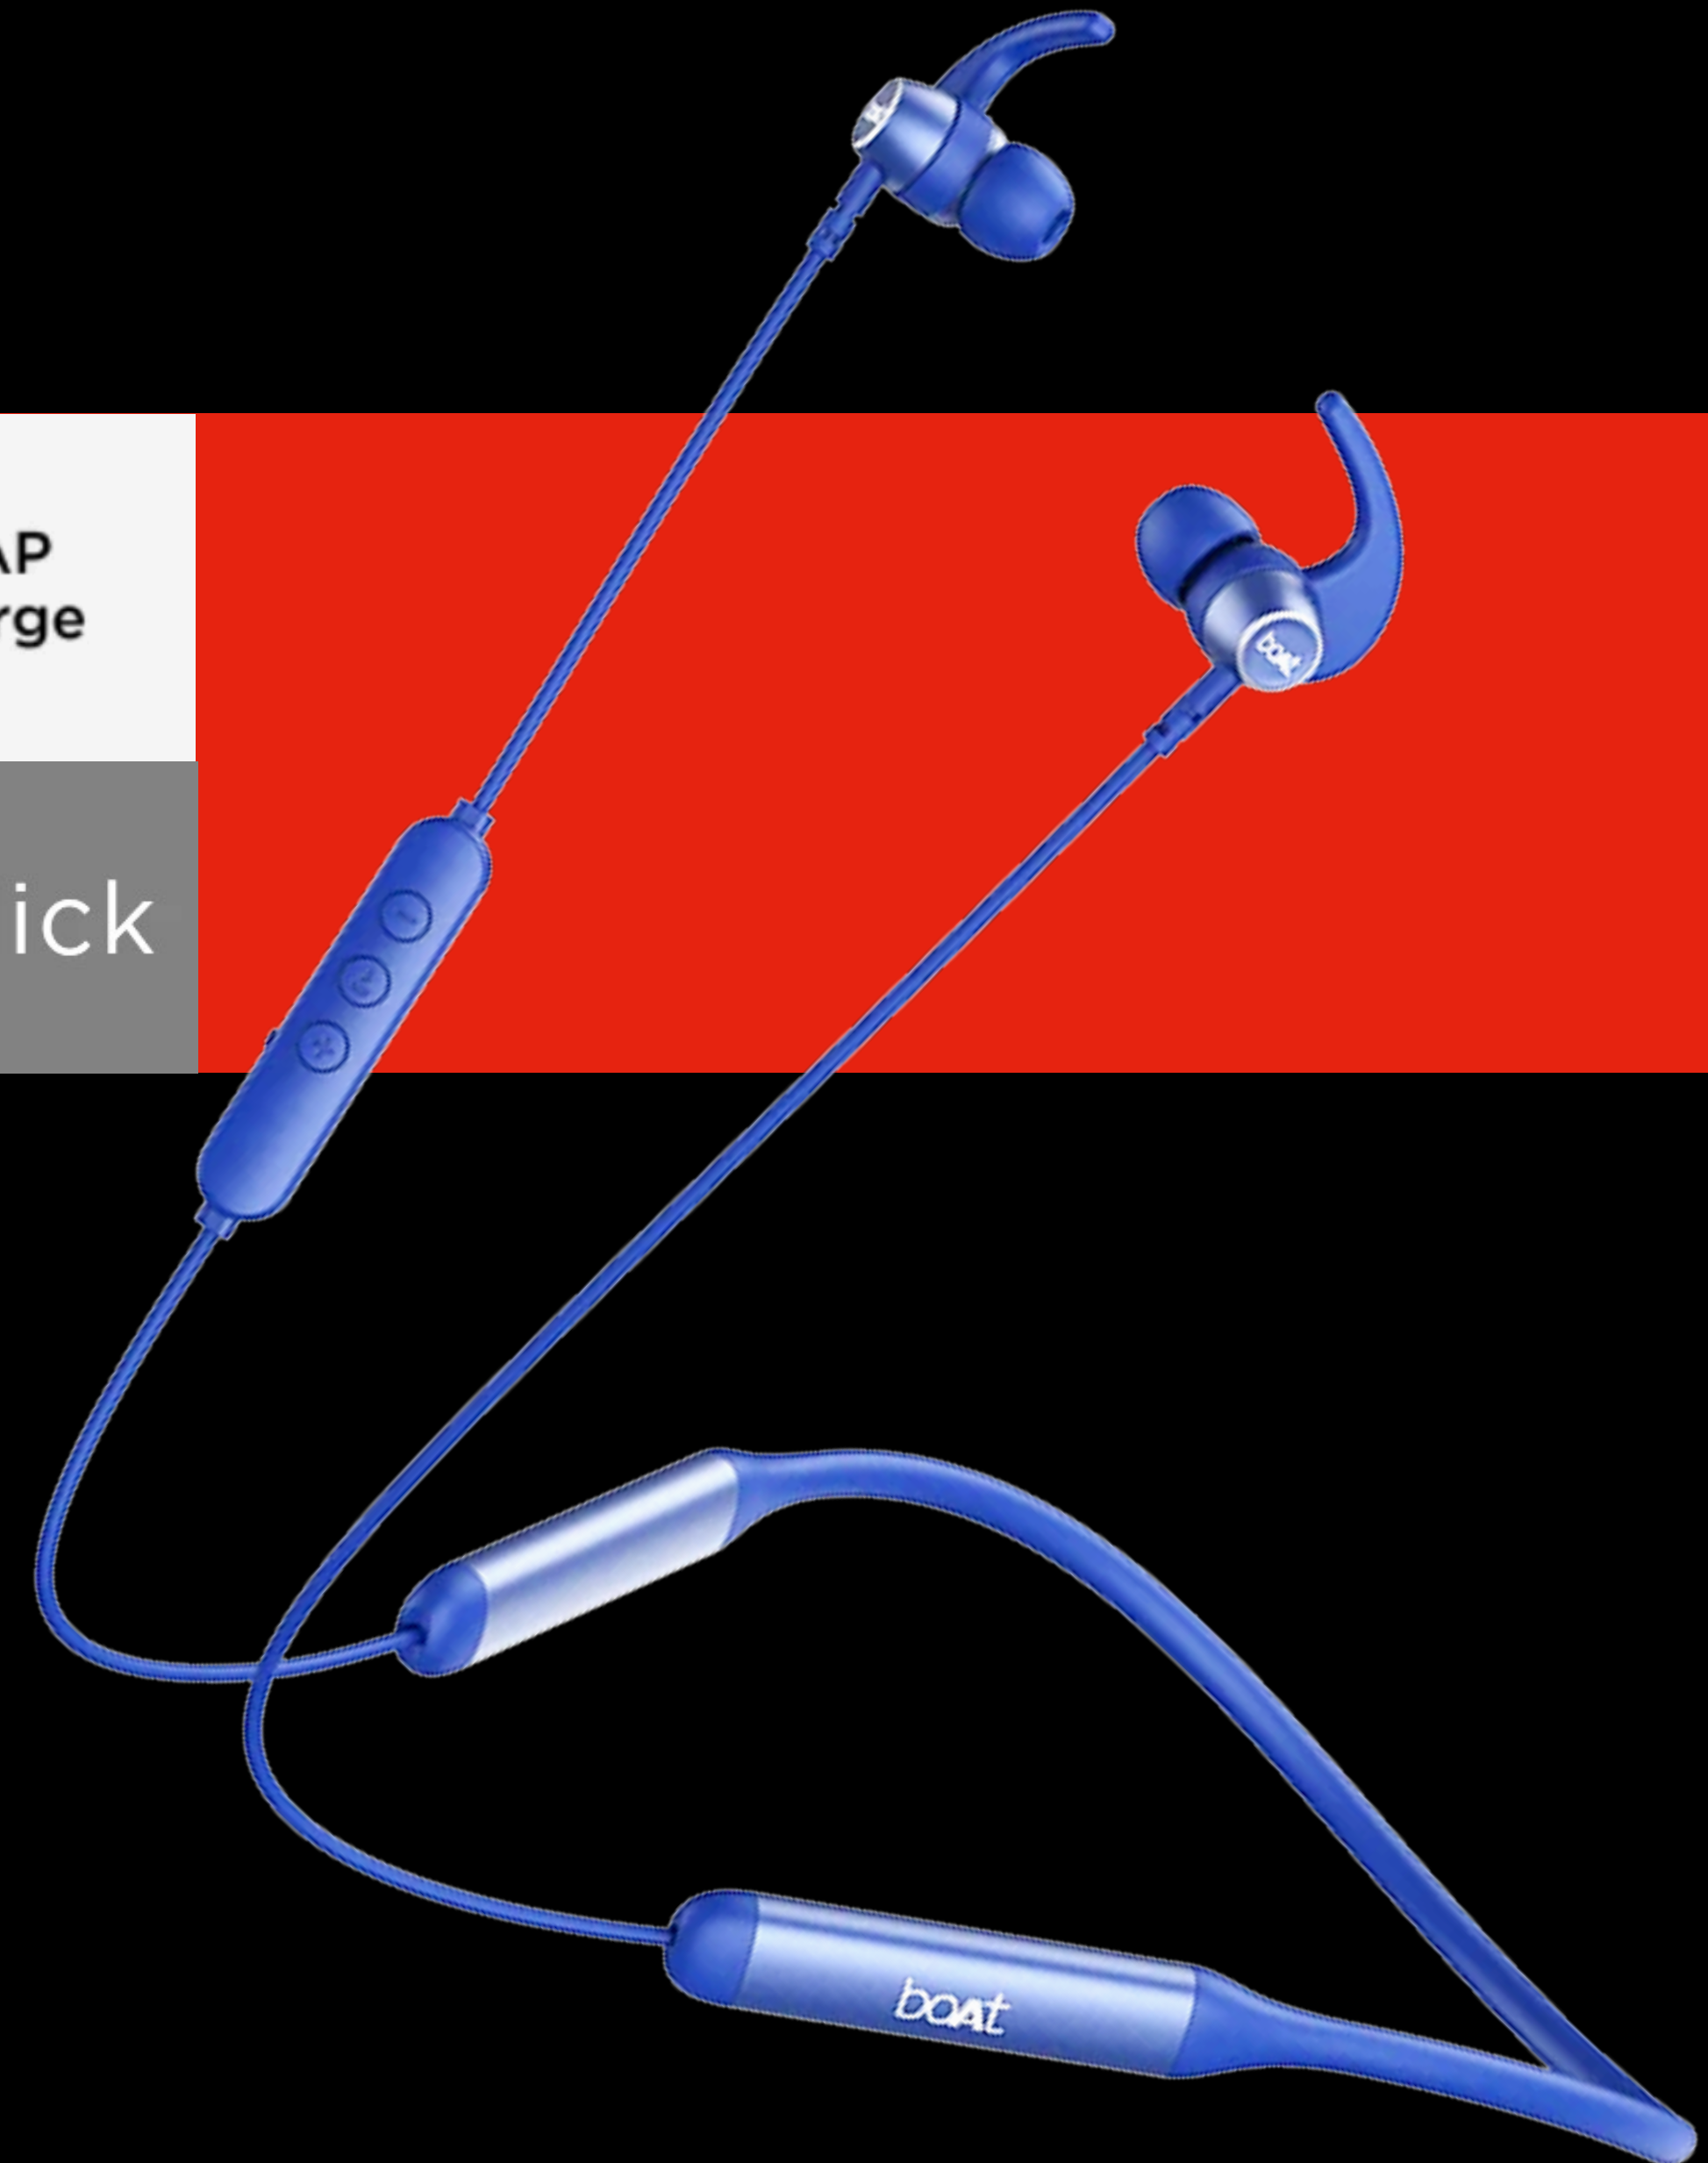

Rockerz Wireless 330 Pro

boat

60h

Nonstop music upto 60 hours

IPX5

IPX5 water and sweat resistance

Magnetic earbuds

ASAP charge

Hey Siri

Ok Google

Activate voice assistant with one click

Colours

Water & Sweat Resistant: IPX5

Magnetic Earbuds

Driver size: 10mm

Music & Calls : Yes

Fast Charging: Yes ; 10 minutes charging = 20 hours playback

Charging Time: Upto 1 hour

Playback Time: Upto 60 hours

Bluetooth: 5.2