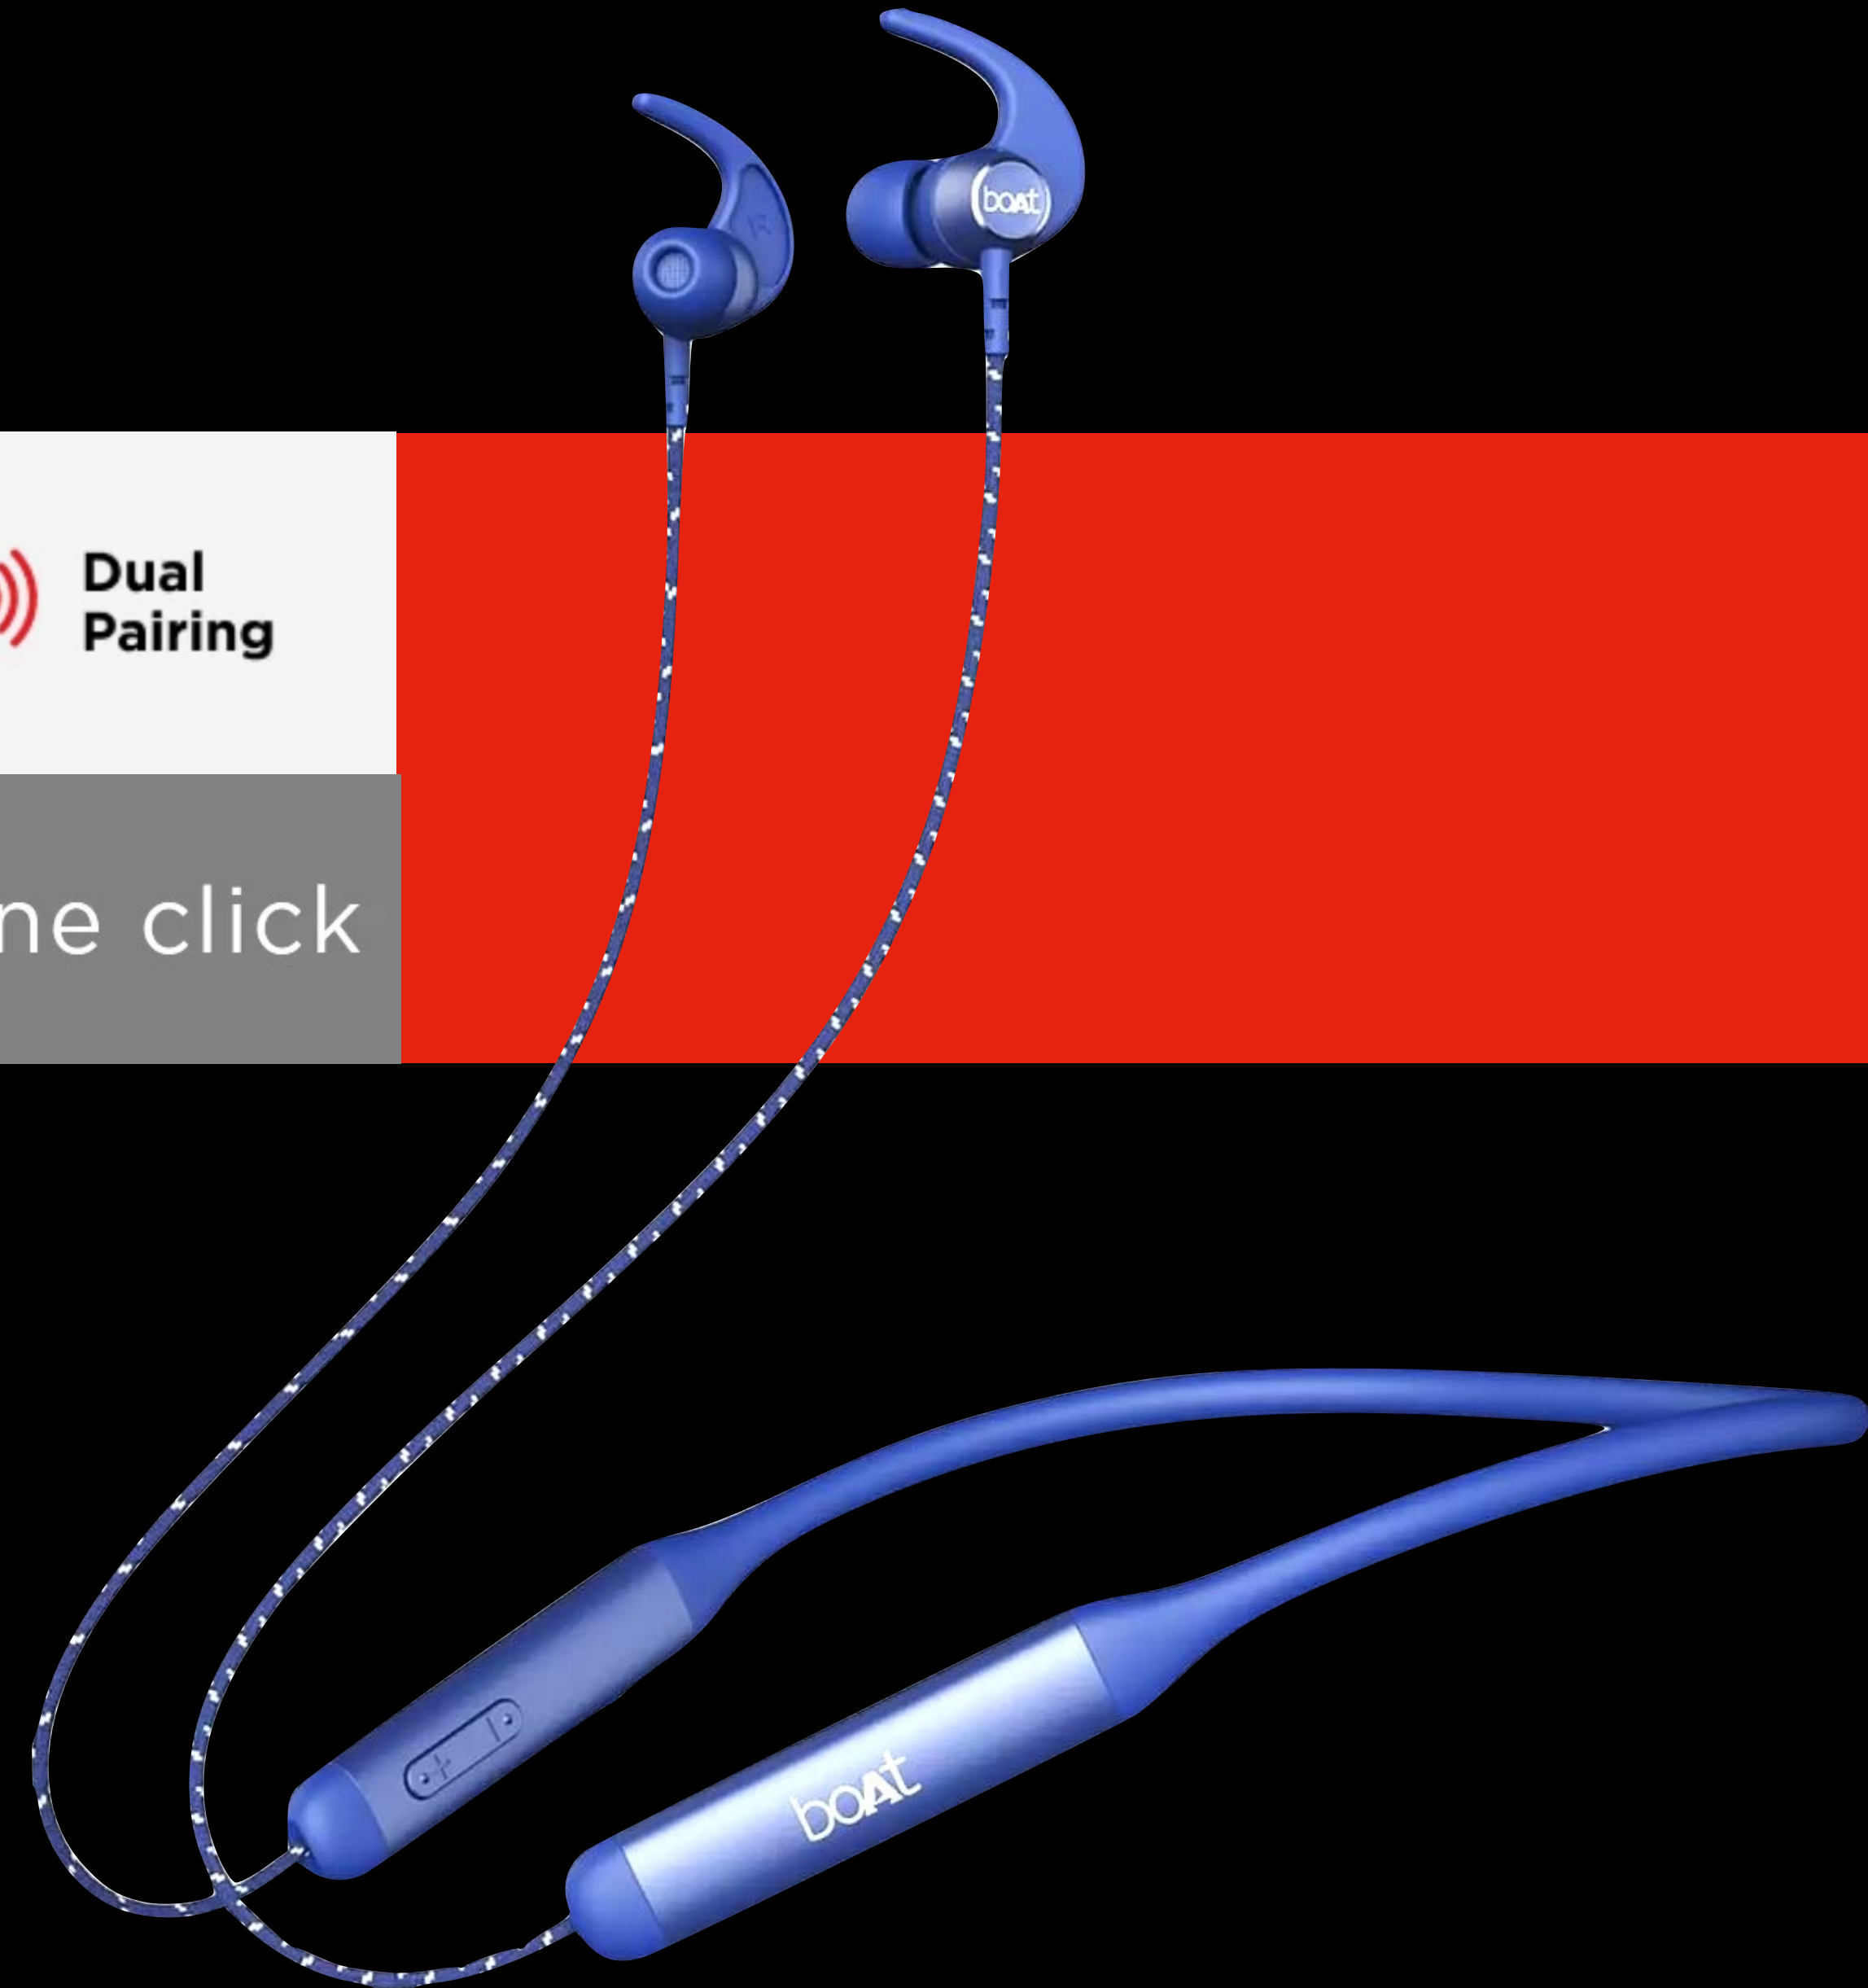

Rockerz Wireless 333

boAt

30h

Uninterrupted music upto 30 hours

boAt Signature Sound

ASAP Charge

Dual Pairing

Hey Siri

Ok Google

Activate voice assistant with one click

Colours

Water & Sweat Resistant: IPX5

Driver size: 10mm

Fast Charging: Yes

Charging Time: Upto 40 minutes

Playback Time: Upto 30 hours

Bluetooth: 5.0

Music & Calls : Yes

Dual Pairing: Yes