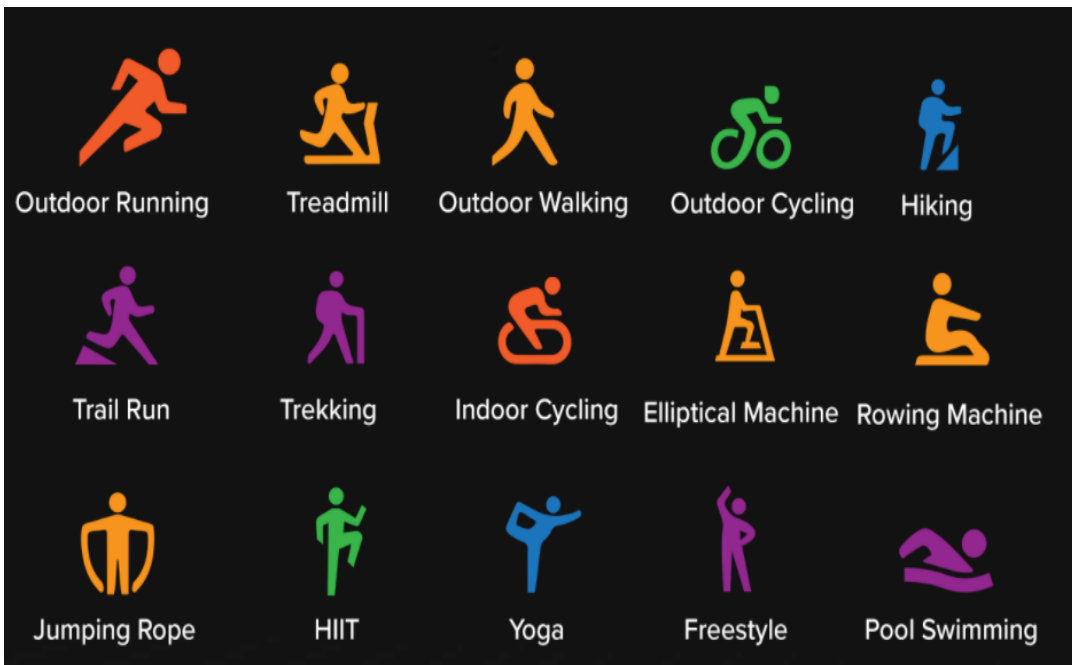

Redmi Smart Band Pro Sports Watch

MRP- Rs. 5,999

Xiaomi Smart Speaker (IR Control)

IR Control*

LED Clock Display

360° Surround Sound

Stereo Playback*

Google Assistant
Built-In