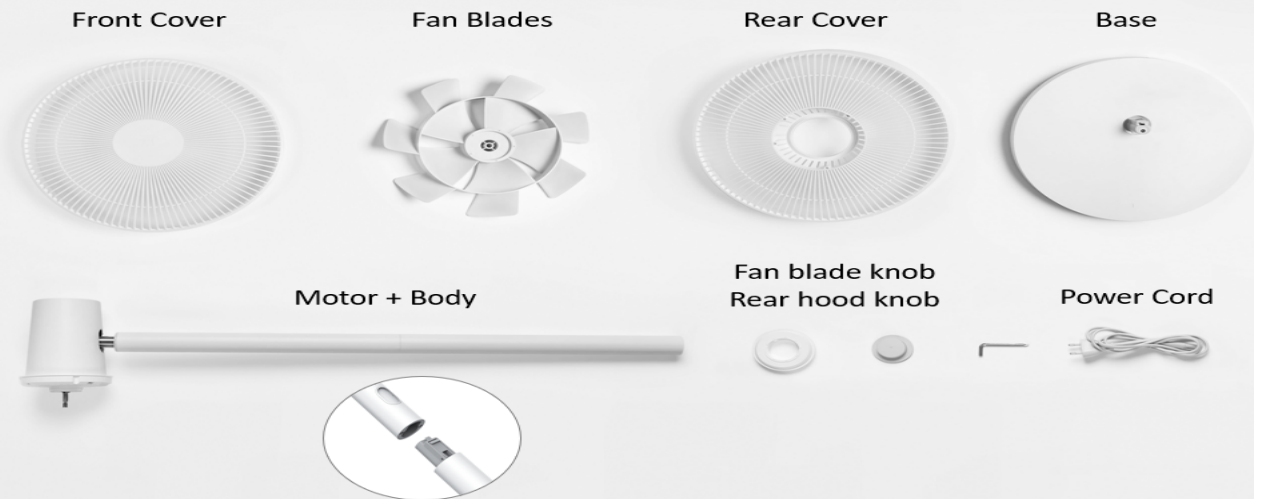

MRP- Rs. 12,999