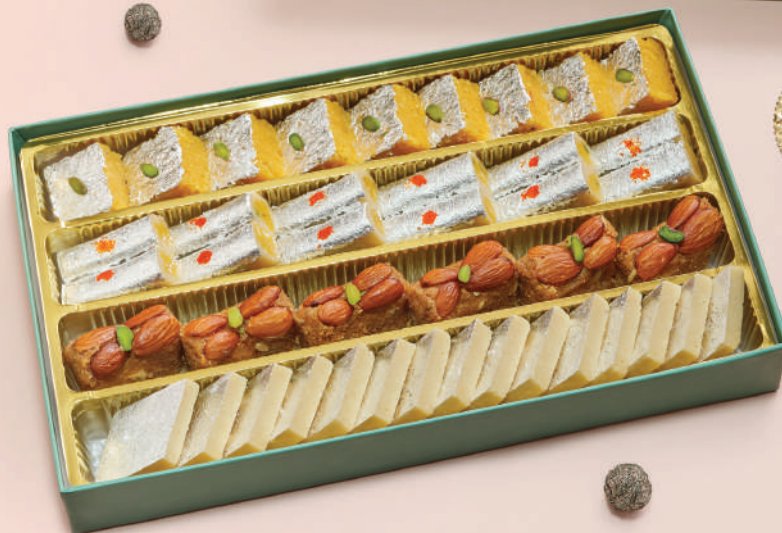

Kaju Pinni (Mix)

Kaju Roll 250g
Kaju Katli 250g
Moong Burfi 250g
Spl. Pinni 250g

MRP: ₹1,029/-
(Inclusive of all taxes)
Net weight: 1kg