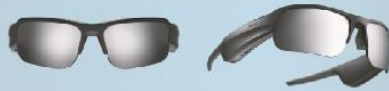

Road Orange
(Polarized | VLT 20%)

Trail Blue
(Polarized | VLT 28%)

Designed for sports. Engineered for sound.

Bose Frames Tempo sports sunglasses

IPX4 water resistant sport sunglasses.

Rechargeable sport sunglasses.

A rechargeable lithium-ion battery provides up to 8 hours of audio and fully charges in 1 hour via USB-C.

Bose Frames Lens Collection (Sold separately)

Maximum Retailed Price ₹25,400.