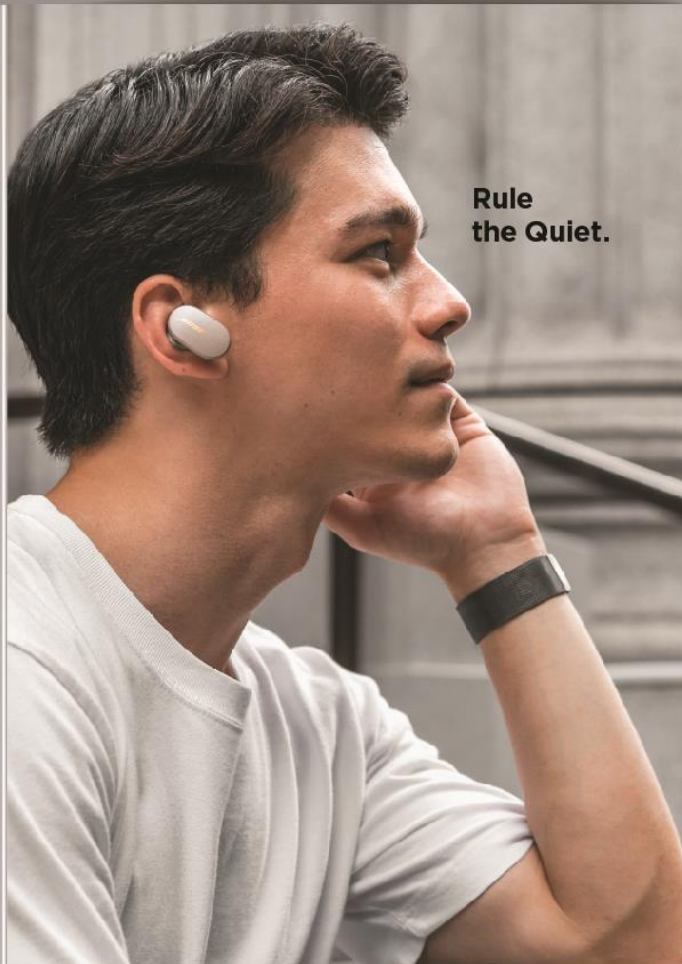

**Rule
the Quiet.**