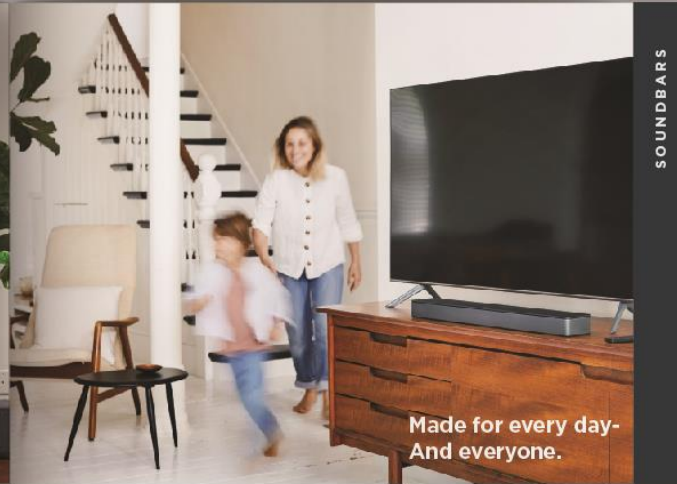

Made for every day-
And everyone.

SOUNDBARS

Bose TV Speaker
small Bluetooth® soundbar

Dimensions: 5.6cmH x 59.4cmW x 10.2cmD
Maximum Retailed Price ₹34,400.

Bluetooth

Bose Smart Soundbar 300

Dimensions: 5.6cmH x 69.5cmW x 10.3cmD
Maximum Retailed Price ₹54,400.

Bluetooth