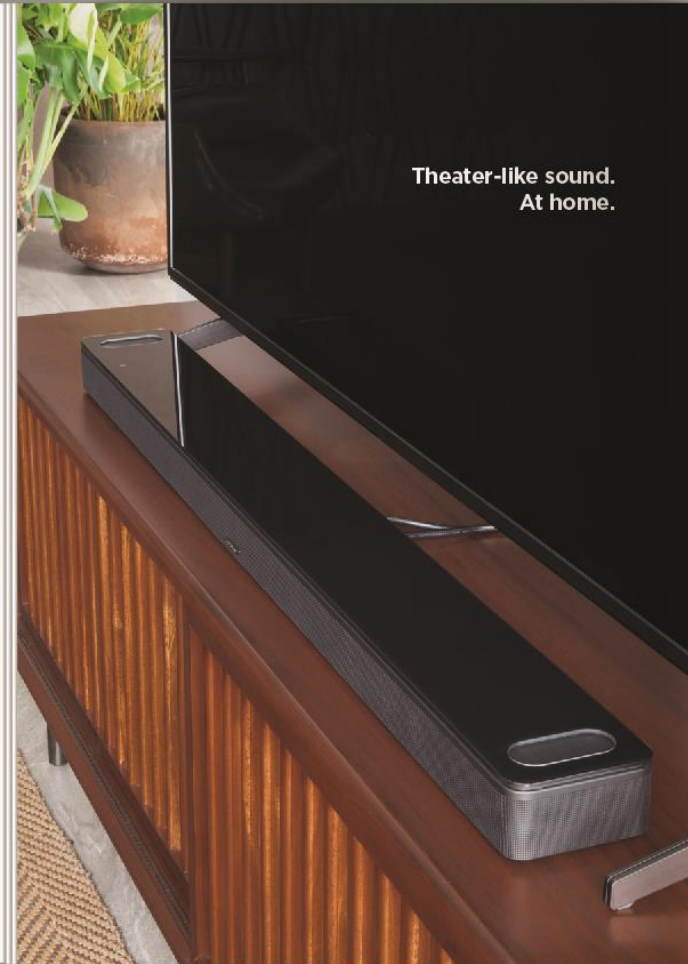

Theater-like sound.
At home.