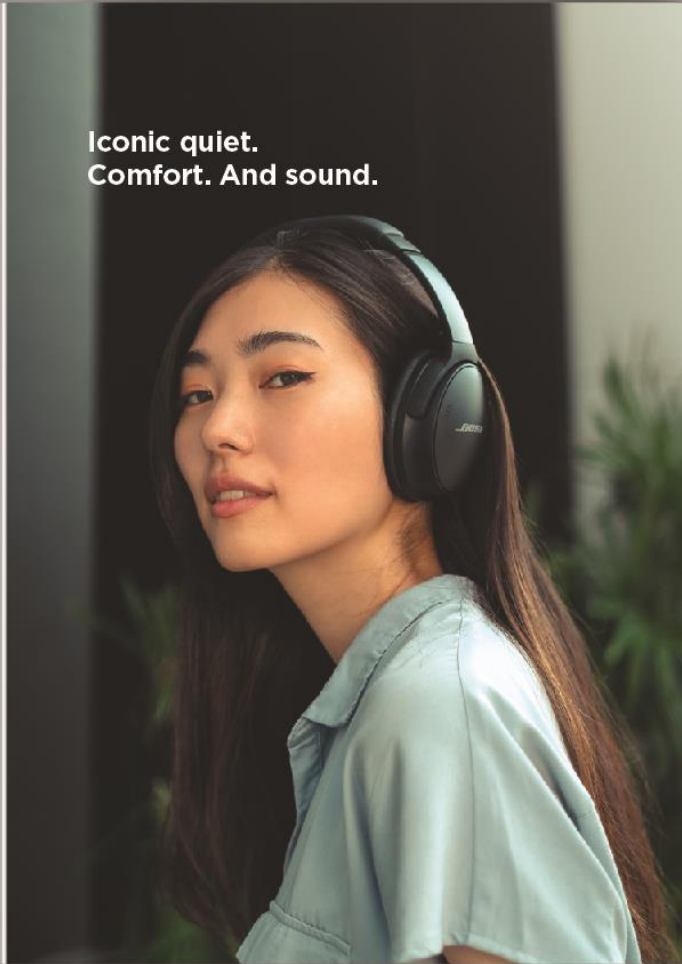

Iconic quiet.
Comfort. And sound.

NOISE CANCELLING HEADPHONES

Bose QuietComfort® 45 headphones

Bluetooth