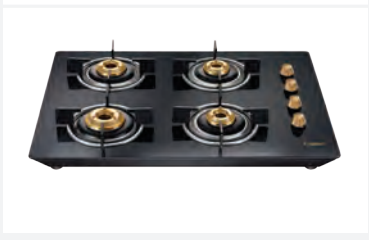

EURO 4B

SKU Code
40367

MRP
₹ 14695.00