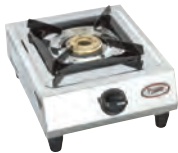

Prithvi

SKU Code
40000

MRP
₹ 2445.00